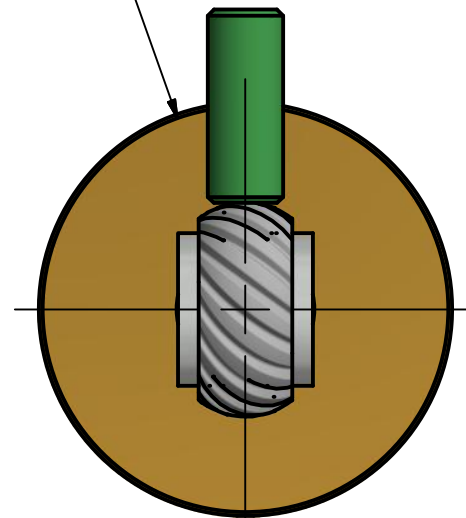

Ø67.00 mm / Ø2.64 in

PARTS LIST

ITEM	QTY	PART NUMBER	DESCRIPTION
1	1	BPRD	BACKPLATE
2	1	CL-TB	POST
3	1	RGTWD-1	RING WITH NEW SIZE HOLE
4	1	AC-HHUB	ACYRLIC HUB
5	1	FR-PEG	PEG

APPROVED FOR PRODUCTION

By: RICHARD PAUL
Date: 10-15-18

UNLESS OTHERWISE SPECIFIED	
.X	± .3mm
.XX	± .15mm
.XXX	± .008mm

UNIT IS IN MM.

DRAWN	10-15-18	IM	MATERIAL:	BRASS	FINISH	TBD
CHECKED	10-15-18	P.D.	DESCRIPTION:		QTY	TBD
APPROVED	10-15-18	R.A.	Clearview Collection Robe Hook w/ Twisted Accent		DRAWING NO.	
THIRD ANGLE PROJECTION					CV-20T	
			ALLIED BRASS INC		SCALE	1.5:1
					SHEET: 1 OF 1	A4

DRAWING NO.		REV
CV-20T		0
SCALE	1.5:1	SHEET: 1 OF 1
		A4