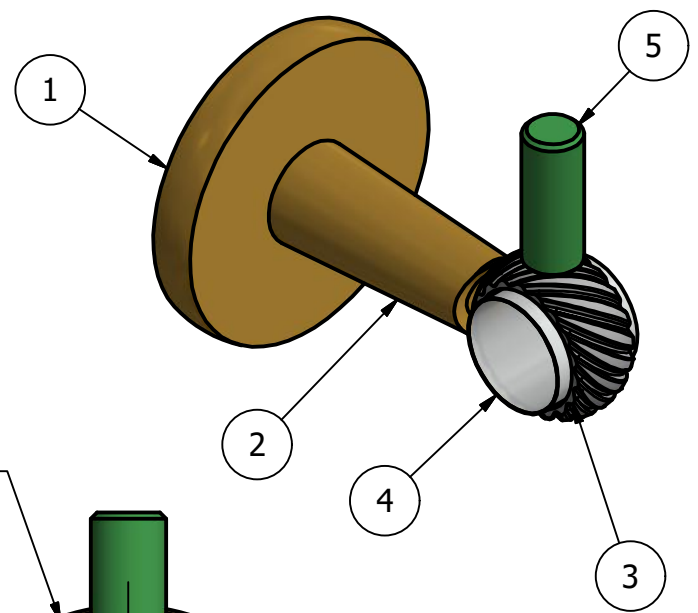

Ø67.00 mm / Ø2.64 in

PARTS LIST

ITEM	QTY	PART NUMBER	DESCRIPTION
1	1	BPRD	BACKPLATE
2	1	CL-TB	POST
3	1	RGTWD-1	RING WITH NEW SIZE HOLE
4	1	AC-HHUB	ACYRLIC HUB
5	1	FR-PEG	PEG

APPROVED FOR PRODUCTION

By: RICHARD PAUL
Date: 10-15-18

UNLESS OTHERWISE SPECIFIED	
.X	± .3mm
.XX	± .15mm
.XXX	± .008mm

UNIT IS IN MM.

DRAWN	10-15-18	IM	MATERIAL:	BRASS	FINISH	TBD
CHECKED	10-15-18	P.D.	DESCRIPTION:		QTY	TBD
APPROVED	10-15-18	R.A.	Clearview Collection Robe Hook w/ Twisted Accent		DRAWING NO.	
THIRD ANGLE PROJECTION					CV-20T	
			ALLIED BRASS INC		SCALE	1.5:1
					SHEET: 1 OF 1	A4

DRAWING NO.		REV
CV-20T		0
SCALE	1.5:1	SHEET: 1 OF 1
		A4